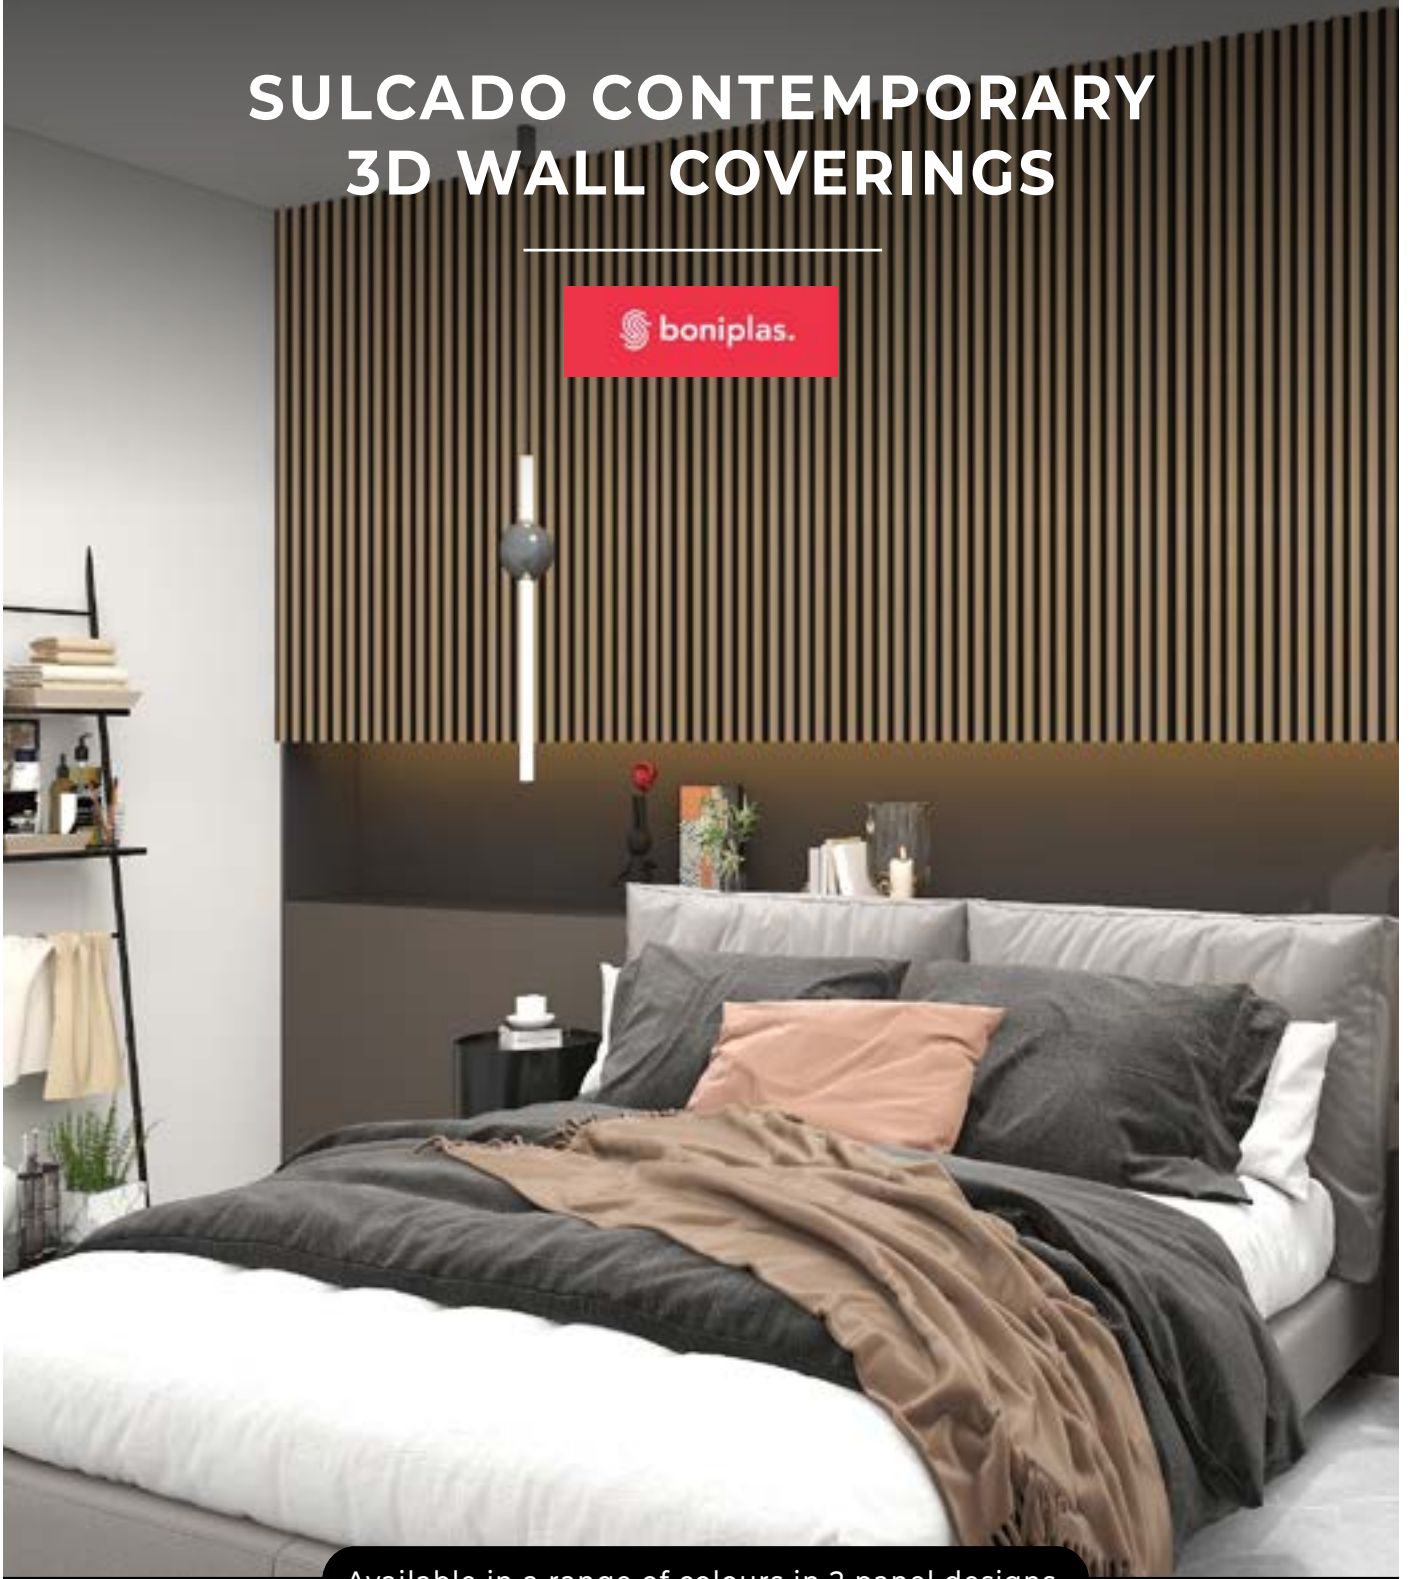

# SULCADO CONTEMPORARY 3D WALL COVERINGS

Available in a range of colours in 2 panel designs

# SULCADO CONTEMPORARY 3D WALL COVERINGS

122mm X 12mm X 2.6mtr