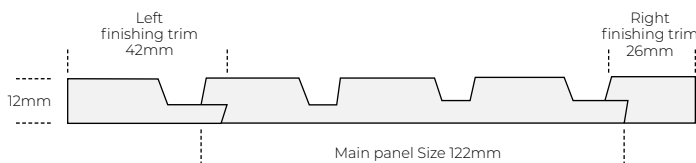

## WALNUT

3 Slat 3DPSPANEL12212L-W  
L/H Trim 3DPSTRIM4212L-W  
R/H Trim 3DPSTRIM26.512L-W

5 Slat 3DPSPANEL12212S-W  
L/H Trim 3DPSTRIM4212S-W  
R/H Trim 3DPSTRIM26.512S-W

## PURE OAK

3 Slat 3DPSPANEL12212L-PO  
L/H Trim 3DPSTRIM4212L-PO  
R/H Trim 3DPSTRIM26.512L-PO

5 Slat 3DPSPANEL12212S-PO  
L/H Trim 3DPSTRIM4212S-PO  
R/H Trim 3DPSTRIM26.512S-PO

## PURE WHITE

3 Slat 3DPSPANEL12212L-PW  
L/H Trim 3DPSTRIM4212L-PW  
R/H Trim 3DPSTRIM26.512L-PW

5 Slat 3DPSPANEL12212S-PW  
L/H Trim 3DPSTRIM4212S-PW  
R/H Trim 3DPSTRIM26.512S-PW

Panel and finishing trim dimensions